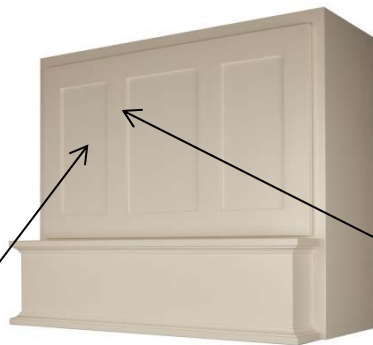

Stain Grade or Paint Grade

Hybrid Panel - MDF Center Panel with Hardwood stiles

Hardwood Frame & HW Center Panel

FRAMES

- 441 
- 443 
- 445 
- 446 
- 448 
- 447  **NEW**
- 450  **NEW**

PANELS

- BASIC* 
- BEAD* 
- COVE* 
- OGEE* 
- FLAT* 

S Series hood shown for explanation purposes only

Framing style
445 / Flat is shown

Panel style

Fax #: (248) 572-6884

These moldings are supplied on the C, G, T, I, E, J, S, A, W and H, H2 Series

These moldings are supplied on the B, D, L, N, O, R, U, X Series