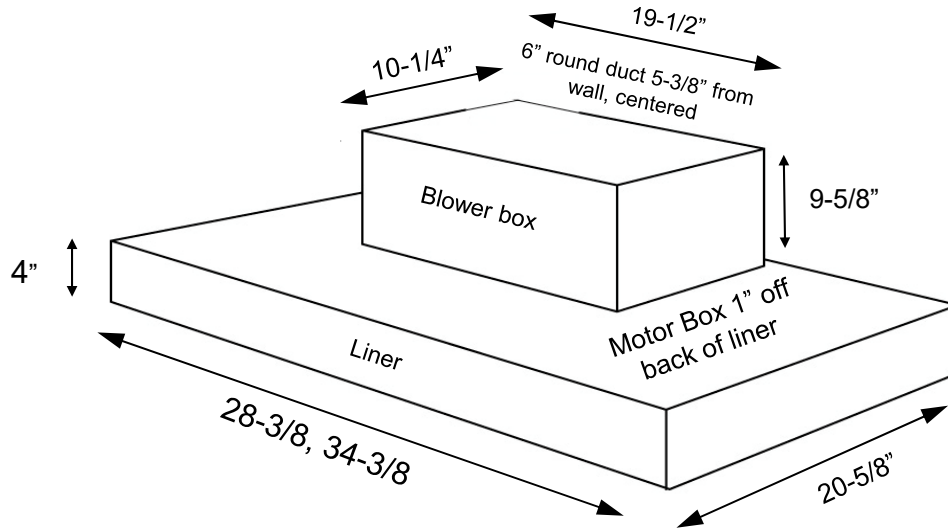

#### Technical Features:

- Dual 40 watt lights
- Multi-speed control
- Dishwasher safe filter
- 390 CFM blower
- 30" and 36" sizes available
- 6" round duct with built in backdraft damper
- Silver metallic powder coat finish

	30	36
Wood Hood Size and Model	28-3/8	34-3/8
G, T, VCHIM, VRACHIM, C*	30	36
E, B, D	N/A	36
R, M, Q, X, Z100, Z200	30	36
Z300	30 (250 CFM only)	36
S, J, A, P	33	39
H, L, N	N/A	54
I	N/A	N/A

**\*PLEASE NOTE: If your range hood has an arch**  
 Increase the vent height by the following:  
**RA or DP2 base G,T,D,S,A,W,O,H,L,E,N any size increase by 2-1/2"**  
**DP1 base G,T,D,S,A,W,O,H,L,E,N any size increase by 3-1/2"**  
**M 30-36" wide increase by 4", M 42-60" wide increase by 6"**  
**Q-series increase by 5"**