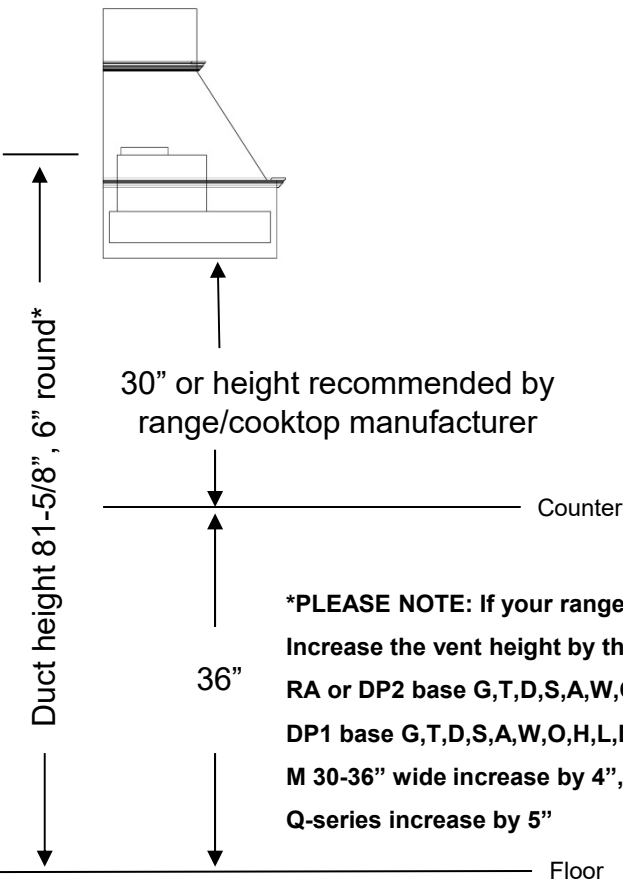

#### Technical Features:

- Dual 40 watt lights
- Multi-speed control
- Dishwasher safe filter
- 390 CFM blower
- 30" and 36" sizes available
- 6" round duct with built in backdraft damper
- Silver metallic powder coat finish

	30	36
Wood Hood Size and Model	28-3/8	34-3/8
G, T, VCHIM, VRACHIM, C*	30	36
E, B, D	N/A	36
R, M, Q, X, Z100, Z200	30	36
Z300	30 (250 CFM only)	36
S, J, A, P	33	39
H, L, N	N/A	54
I	N/A	N/A

**\*PLEASE NOTE: If your range hood has an arch**  
 Increase the vent height by the following:  
**RA or DP2 base G,T,D,S,A,W,O,H,L,E,N any size increase by 2-1/2"**  
**DP1 base G,T,D,S,A,W,O,H,L,E,N any size increase by 3-1/2"**  
**M 30-36" wide increase by 4", M 42-60" wide increase by 6"**  
**Q-series increase by 5"**