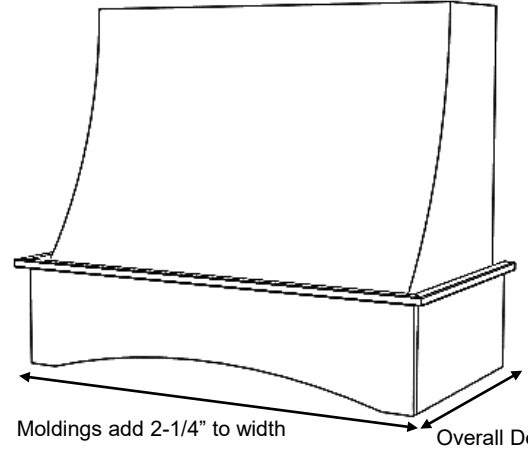

Depth is 22-1/4"

*E200 Series shown with Hardwood Base (E200HW)*

Moldings add 2-1/4" to width

Overall Depth is 23-3/8"

*E200 Series shown with SL Base (E200SL) and #3 Basic moldings*

Moldings add 2-1/4" to width

Overall Depth is 23-3/8"

*E200 Series shown with PL Base (E200PL) #3 Basic moldings and optional Hardwood Battens*

## E200 Series

Standard Widths	30, 36, 42, 48, 54, 60 (Reduced widths available)
Standard Heights	24, 30, 36, 42, 48 (Reduced heights available)
Removable Options	Removable Top (RT) – see modifications section.
Available options	Hardwood Battens (See batten options page)
Ventilation	Hood will be same width as available vent width. Example: To use a 36" vent model, the hood should be a minimum of 36" wide
Available Moldings	#3 Basic is standard #1 Classic or #2 Simple available upon request
Grain Direction	Vertical (Base is horizontal)