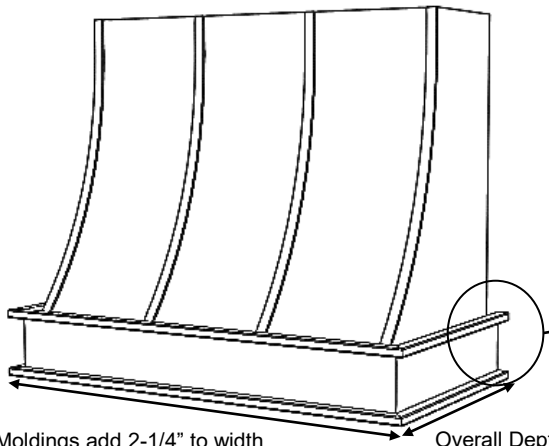

Depth is 22-1/4"

*E200 Series shown with Hardwood Base (E200HW)*

Moldings add 2-1/4" to width

Overall Depth is 23-3/8"

*E200 Series shown with SL Base (E200SL) and #3 Basic moldings*

Moldings add 2-1/4" to width

Overall Depth is 23-3/8"

*E200 Series shown with PL Base (E200PL) #3 Basic moldings and optional Hardwood Battens*