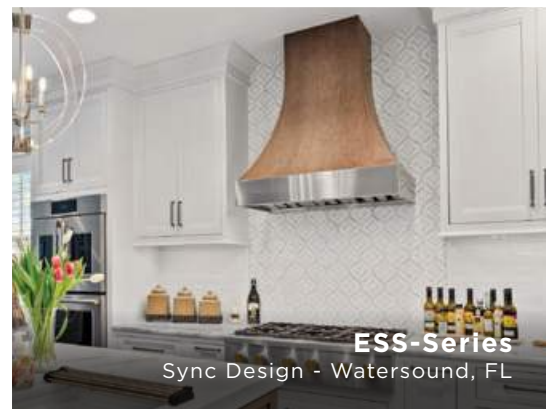

CHW Beaded - Series
Kraftmaster Renovations - Chatham, NJ

STANISCI DESIGN

W O O D R A N G E H O O D S

www.wood-hood.com

S-Series
Cross Cabinets - Dobby Daisy, TN

BXHW-Series
Designed in Autokitchen

ESS-Series
Sync Design - Watersound, FL